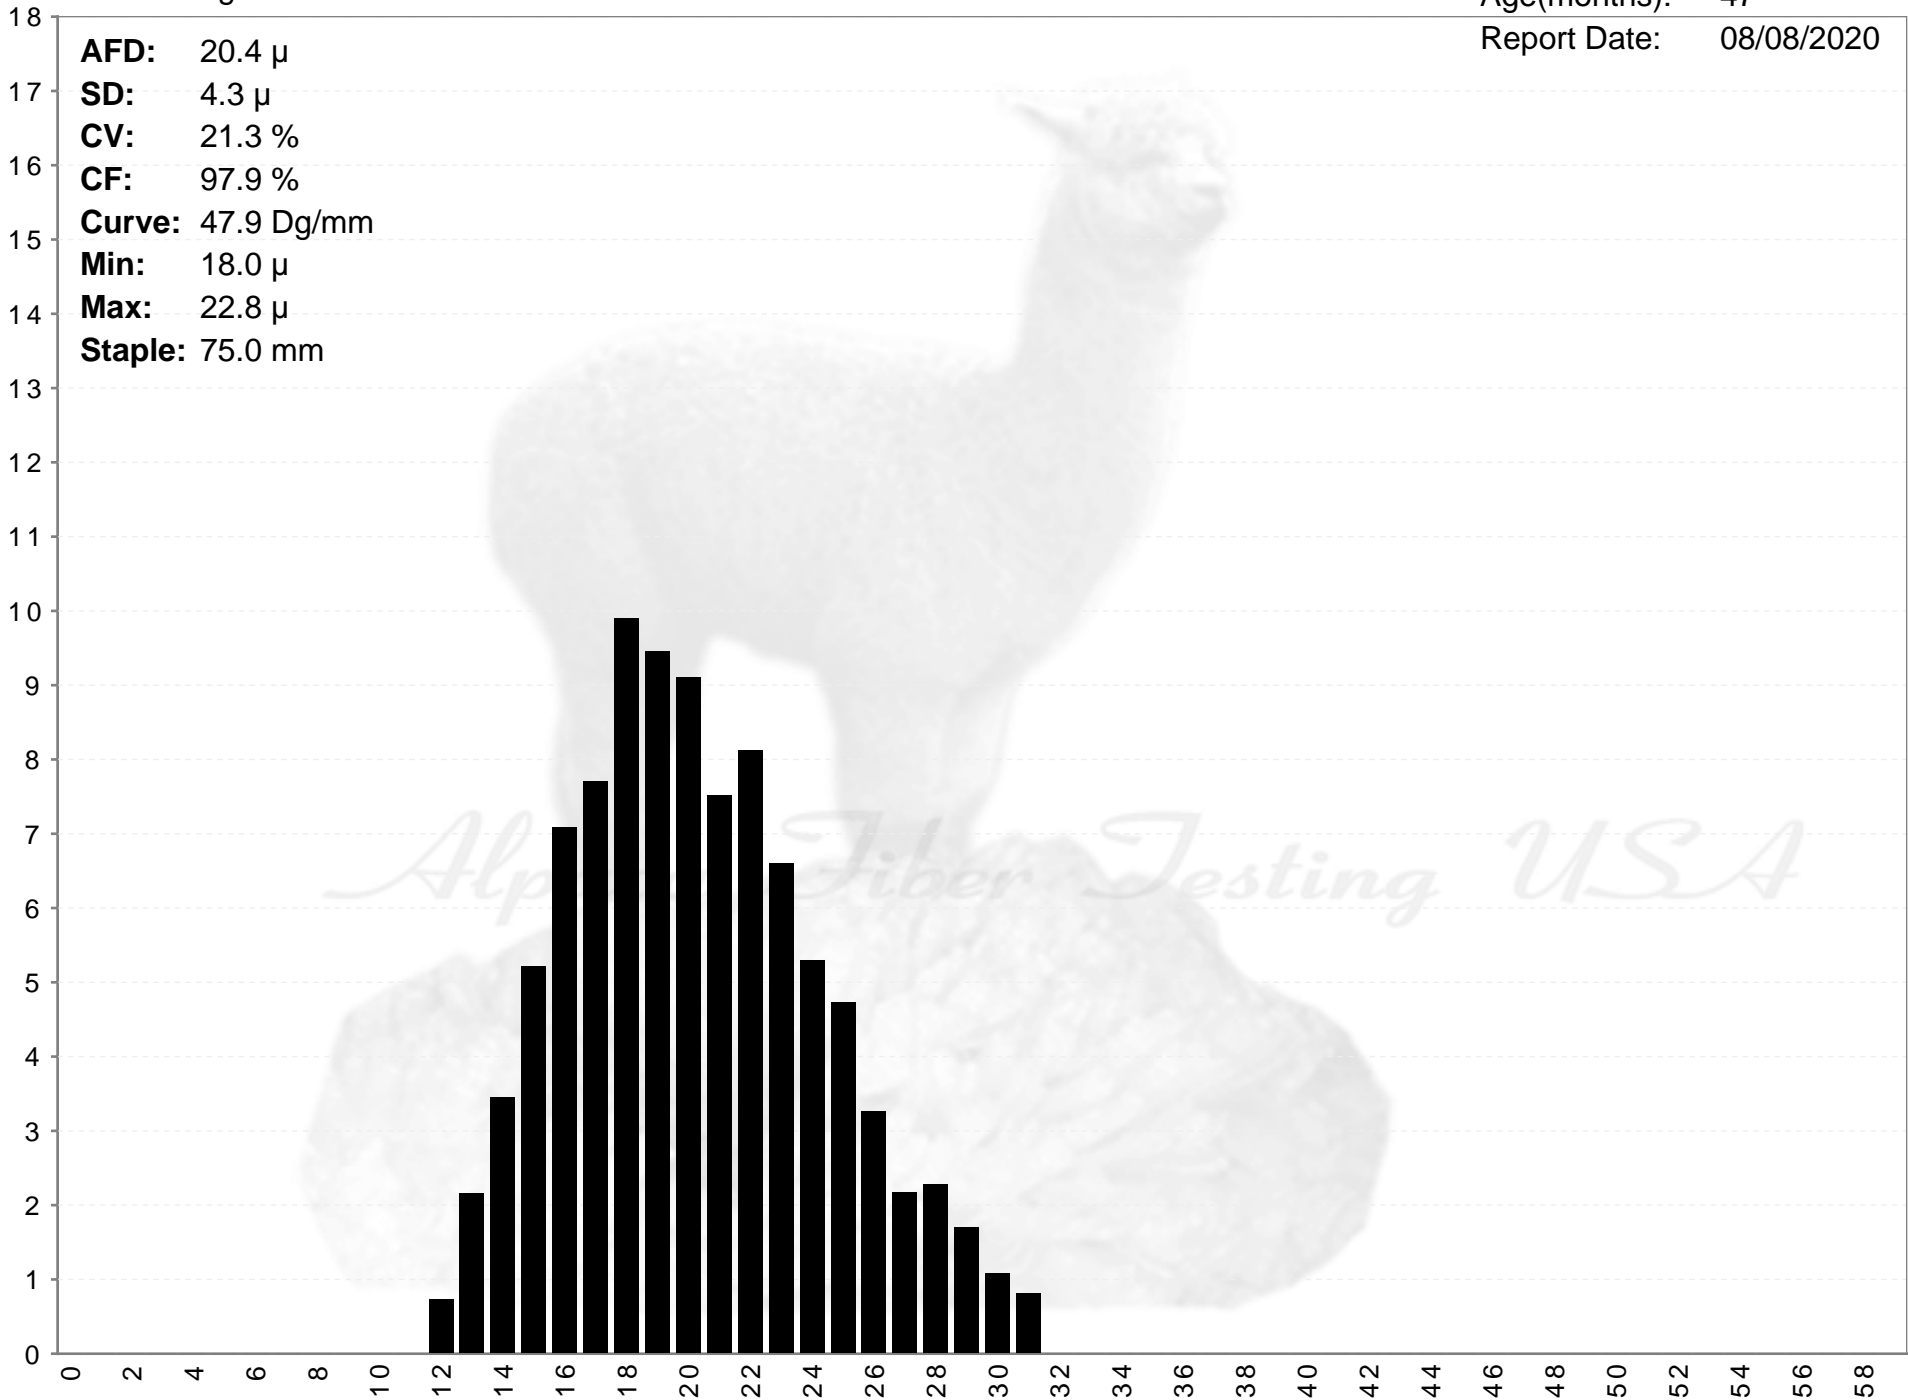

Walnut Ridge Acres

RHIANNON

Age(months): 47
Report Date: 08/08/2020

AFD: 20.4 μ
SD: 4.3 μ
CV: 21.3 %
CF: 97.9 %
Curve: 47.9 Dg/mm
Min: 18.0 μ
Max: 22.8 μ
Staple: 75.0 mm

% of Fibers

Fiber Diameter (microns)