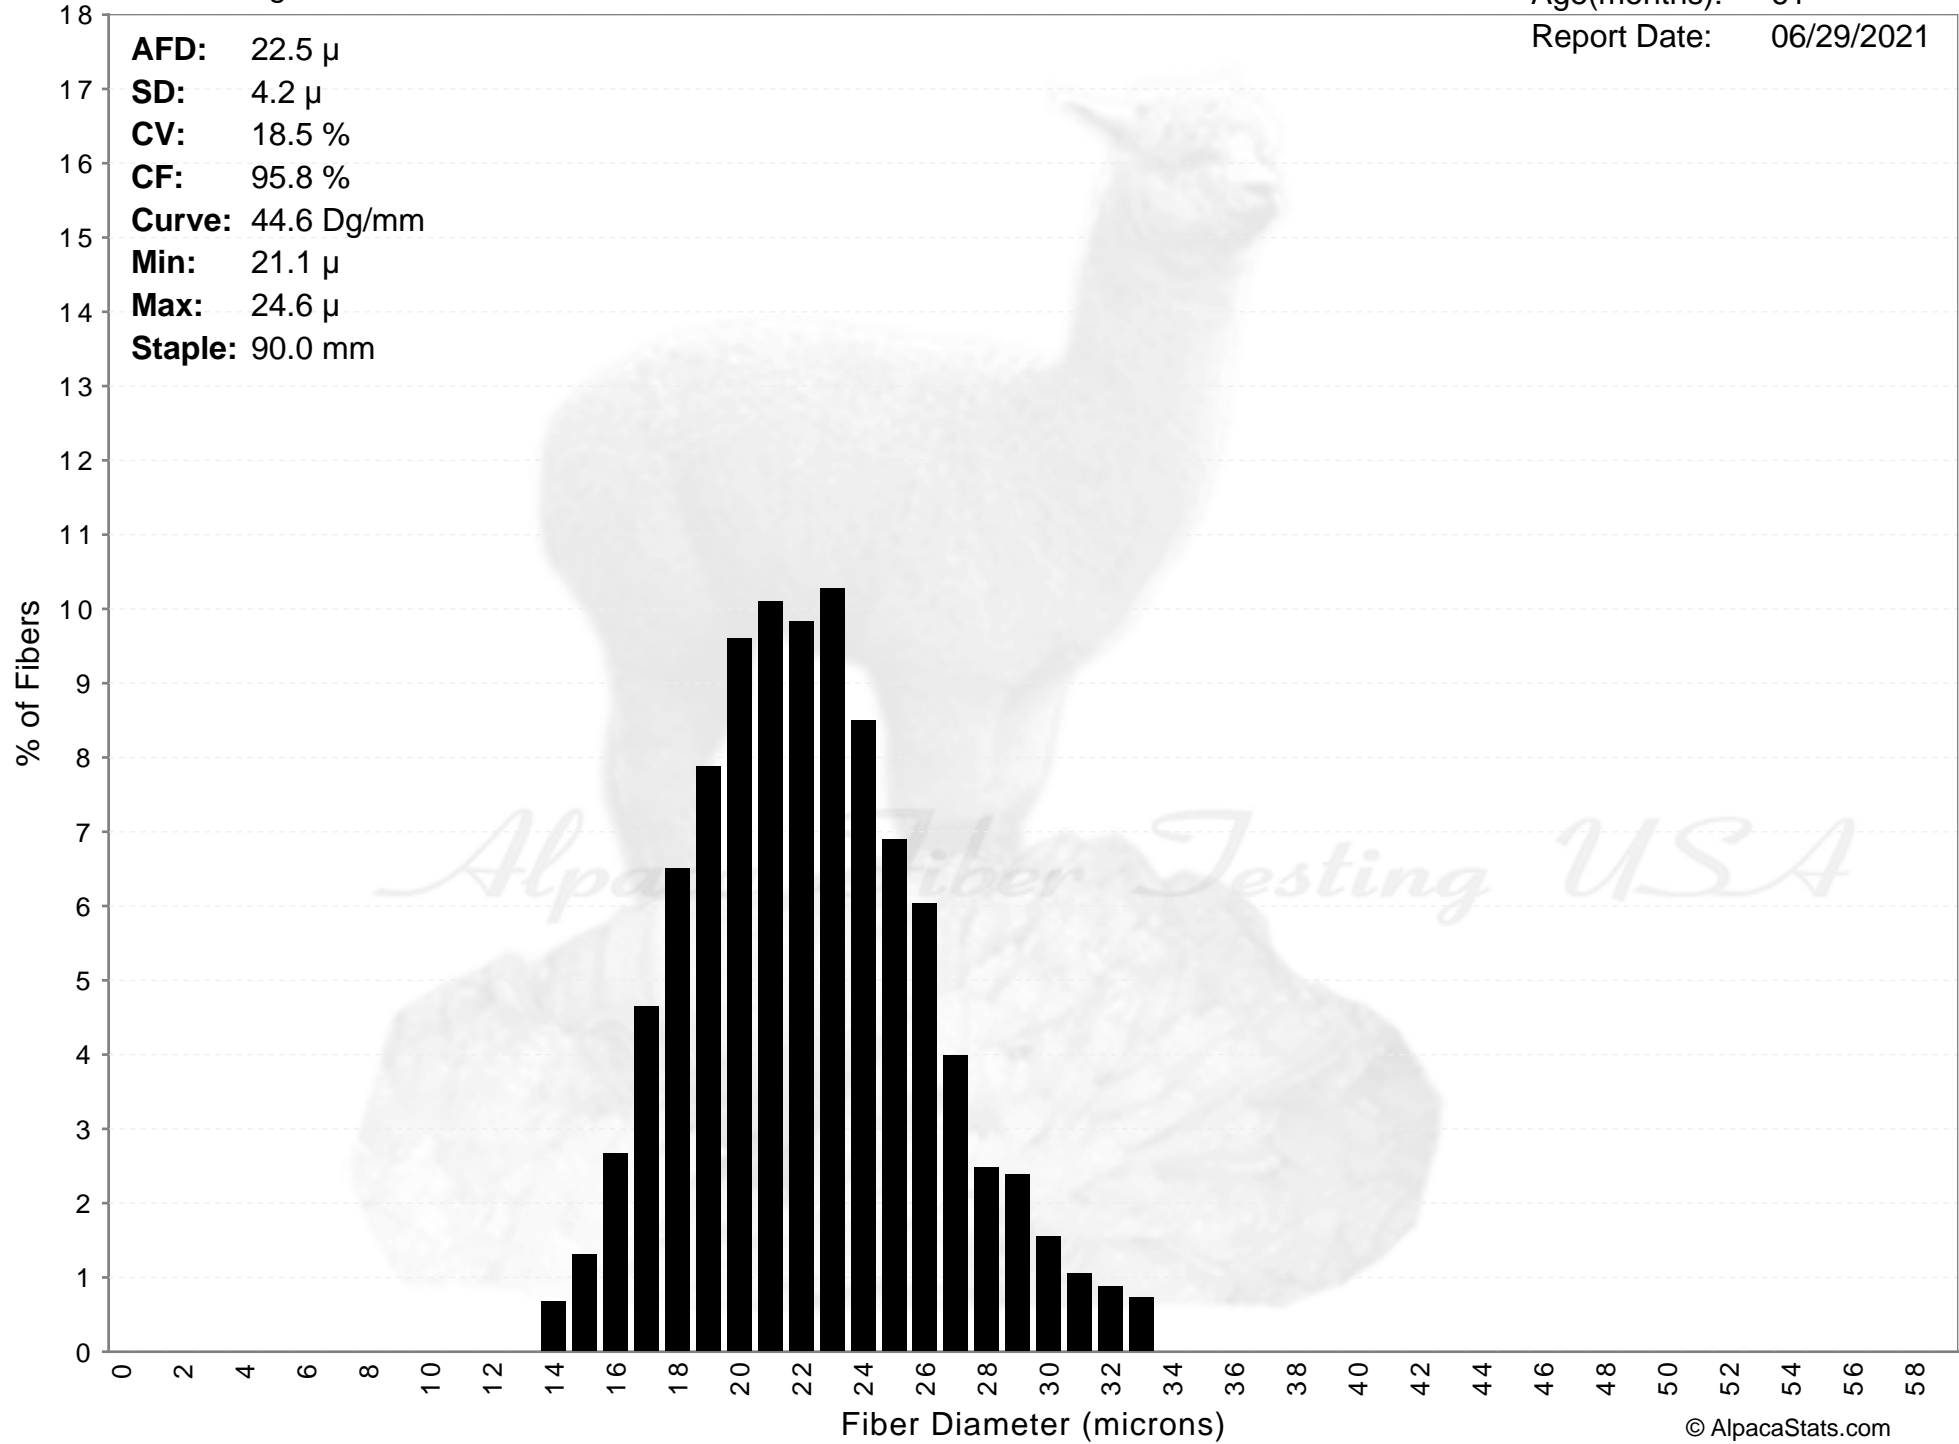

Walnut Ridge Acres

RHIANNON

Age(months): 61
Report Date: 06/29/2021

AFD: 22.5 μ
SD: 4.2 μ
CV: 18.5 %
CF: 95.8 %
Curve: 44.6 Dg/mm
Min: 21.1 μ
Max: 24.6 μ
Staple: 90.0 mm

AFD: 22.5 μ
SD: 4.2 μ
CV: 18.5 %
CF: 95.8 %
Curve: 44.6 Dg/mm
Min: 21.1 μ
Max: 24.6 μ
Staple: 90.0 mm