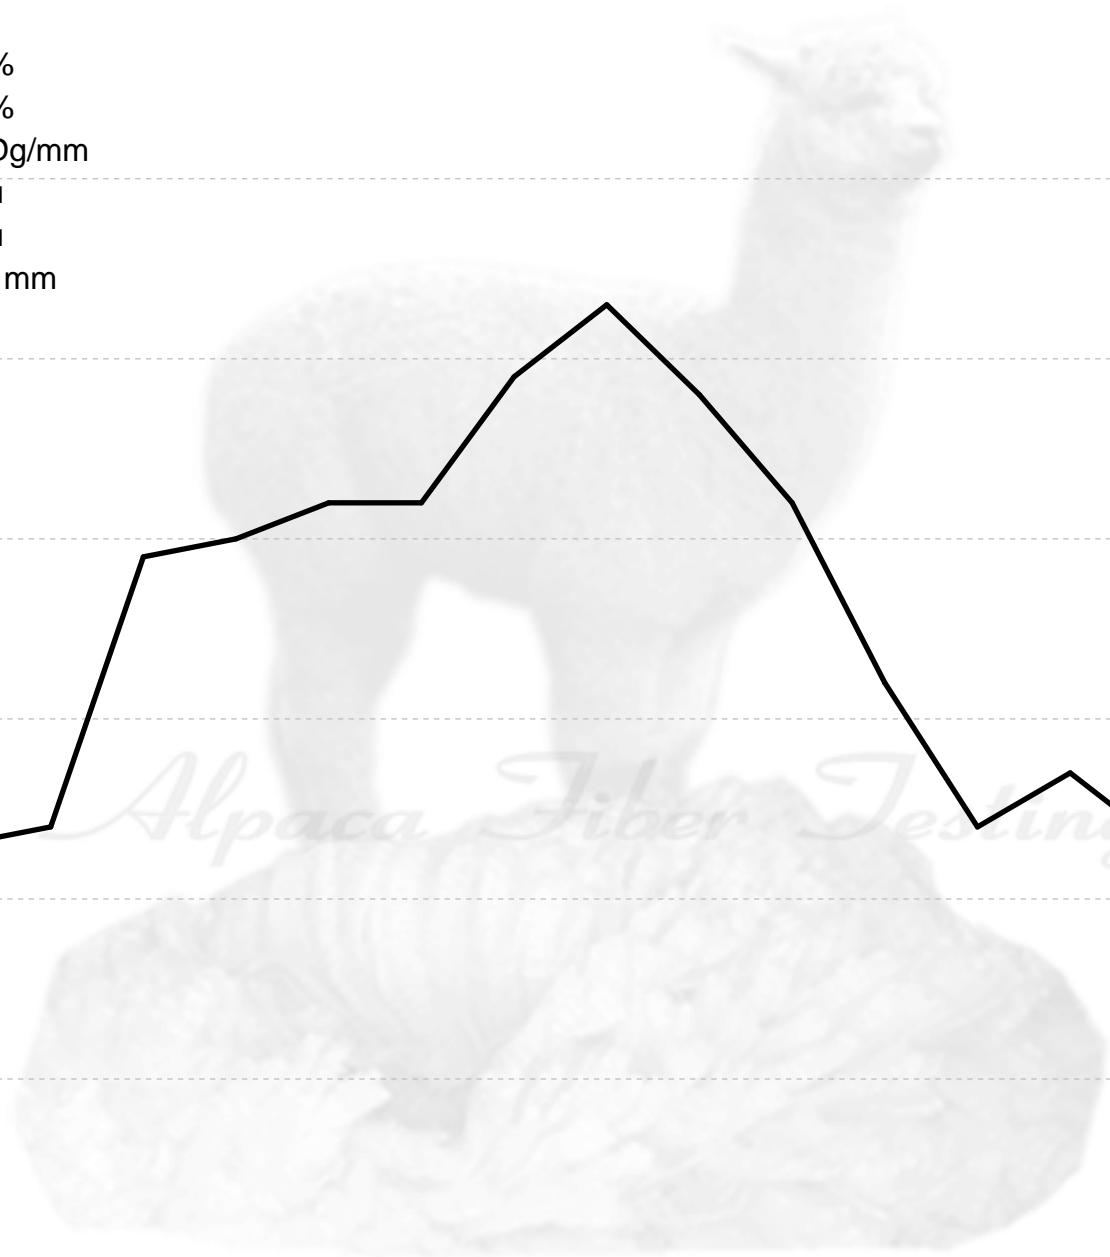

Walnut Ridge Acres

JUBILEE

Age(months): 27
Report Date: 06/29/2021

AFD: 20.6 μ
SD: 3.6 μ
CV: 17.6 %
CF: 99.0 %
Curve: 48.9 Dg/mm
Min: 18.8 μ
Max: 22.3 μ
Staple: 100.0 mm

% of Fibers

Fiber Diameter (microns)

JUBILEE

AFD: 20.6 μ
SD: 3.6 μ
CV: 17.6 %
CF: 99.0 %
Curve: 48.9 Dg/mm
Min: 18.8 μ
Max: 22.3 μ
Staple: 100.0 mm

Alpaca Fiber Testing USA