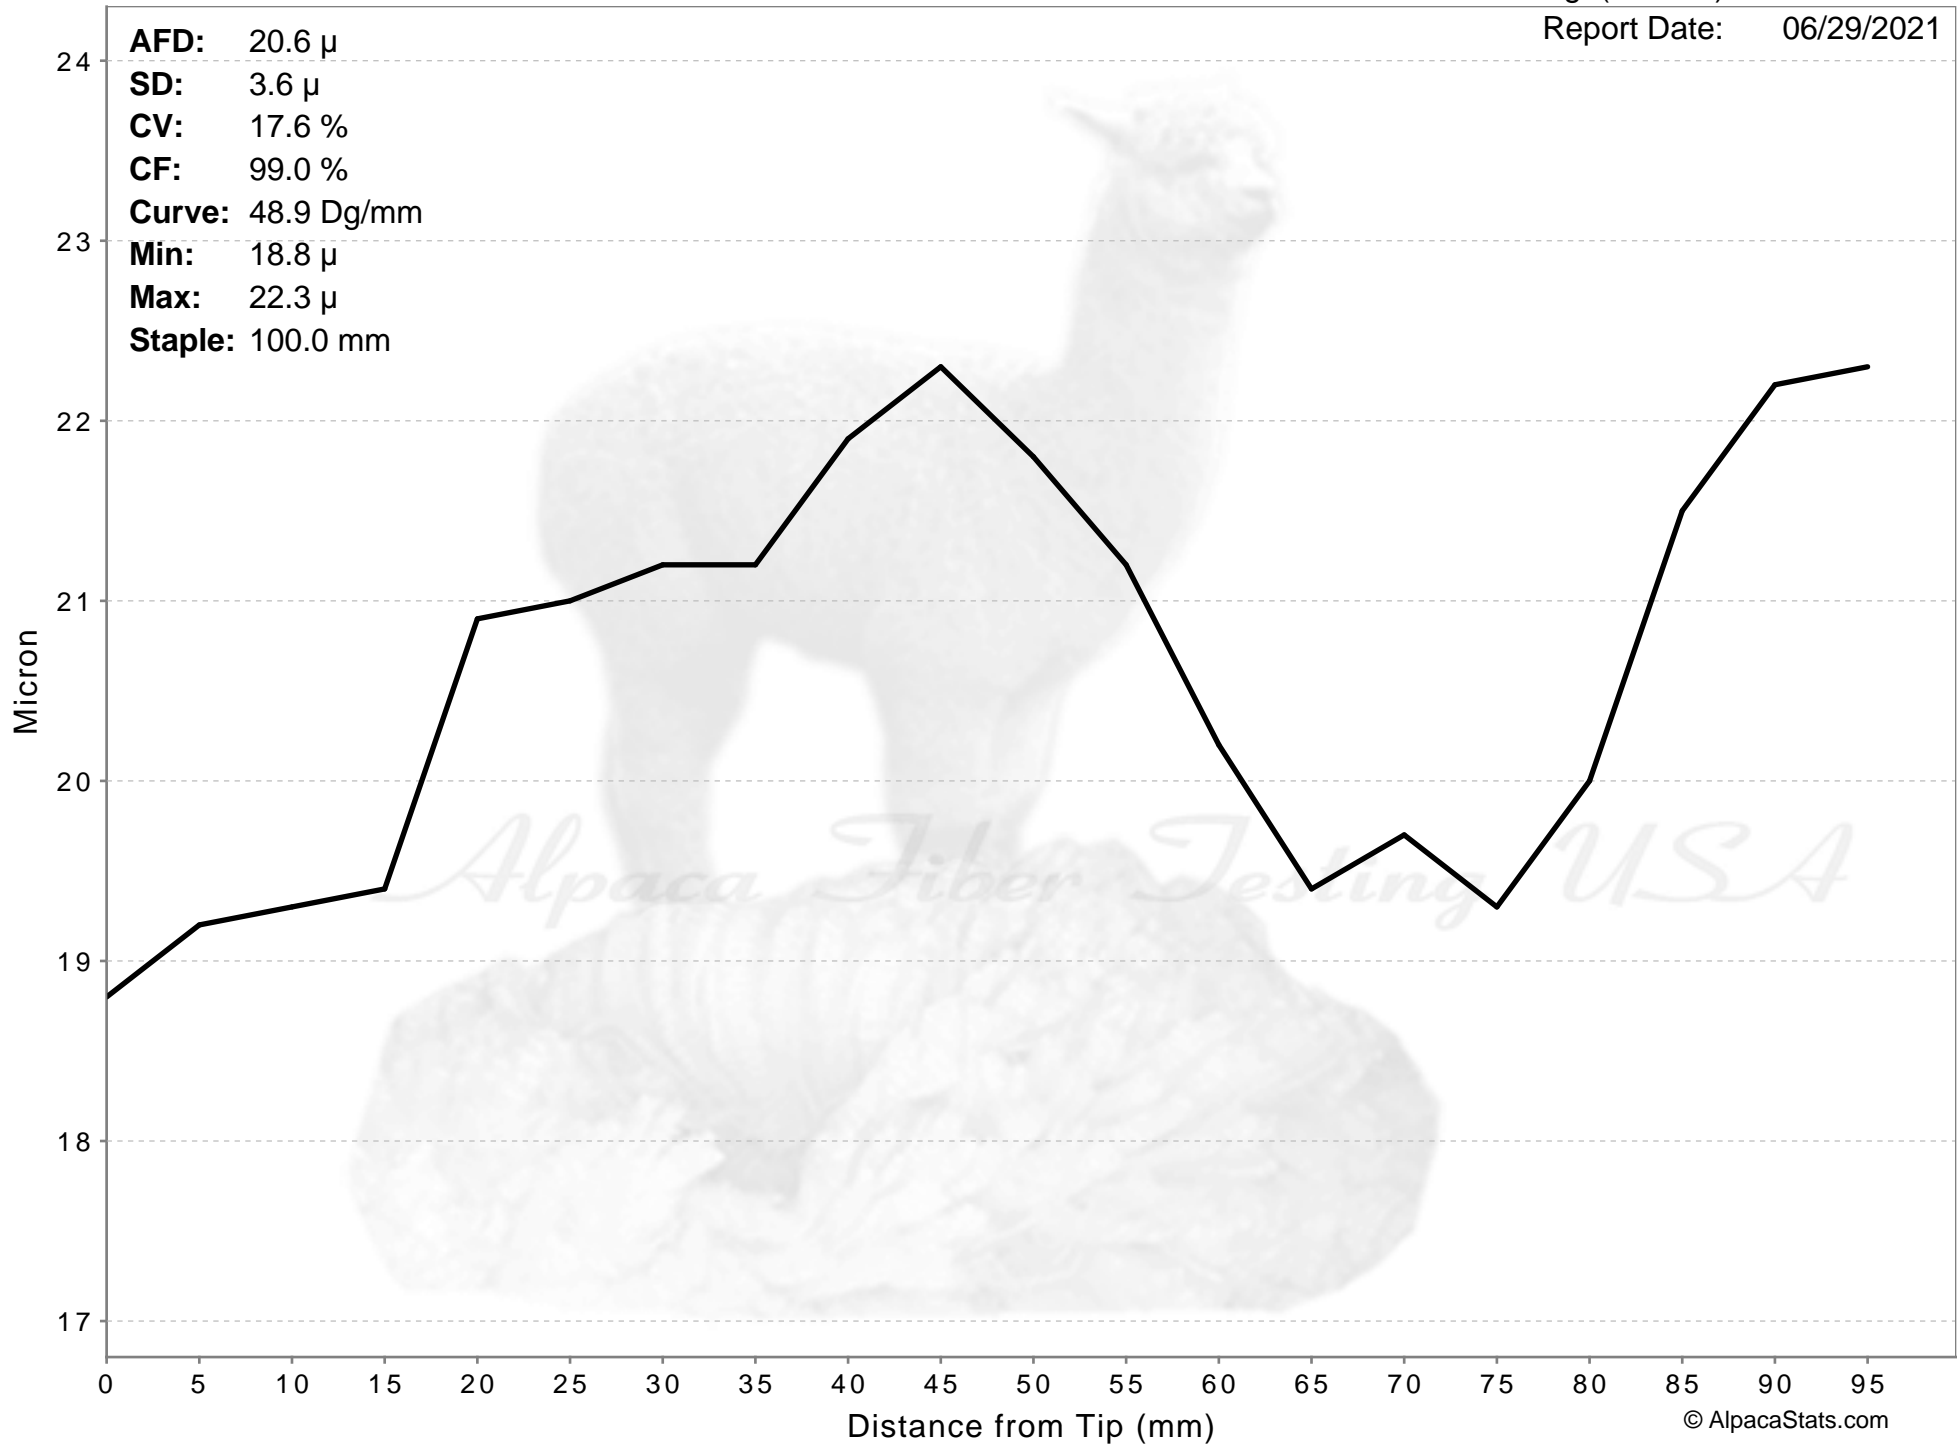

Walnut Ridge Acres

JUBILEE

Age(months): 27
Report Date: 06/29/2021

AFD: 20.6 μ
SD: 3.6 μ
CV: 17.6 %
CF: 99.0 %
Curve: 48.9 Dg/mm
Min: 18.8 μ
Max: 22.3 μ
Staple: 100.0 mm

% of Fibers

Fiber Diameter (microns)

JUBILEE

AFD: 20.6 μ
SD: 3.6 μ
CV: 17.6 %
CF: 99.0 %
Curve: 48.9 Dg/mm
Min: 18.8 μ
Max: 22.3 μ
Staple: 100.0 mm

Alpaca Fiber Testing USA