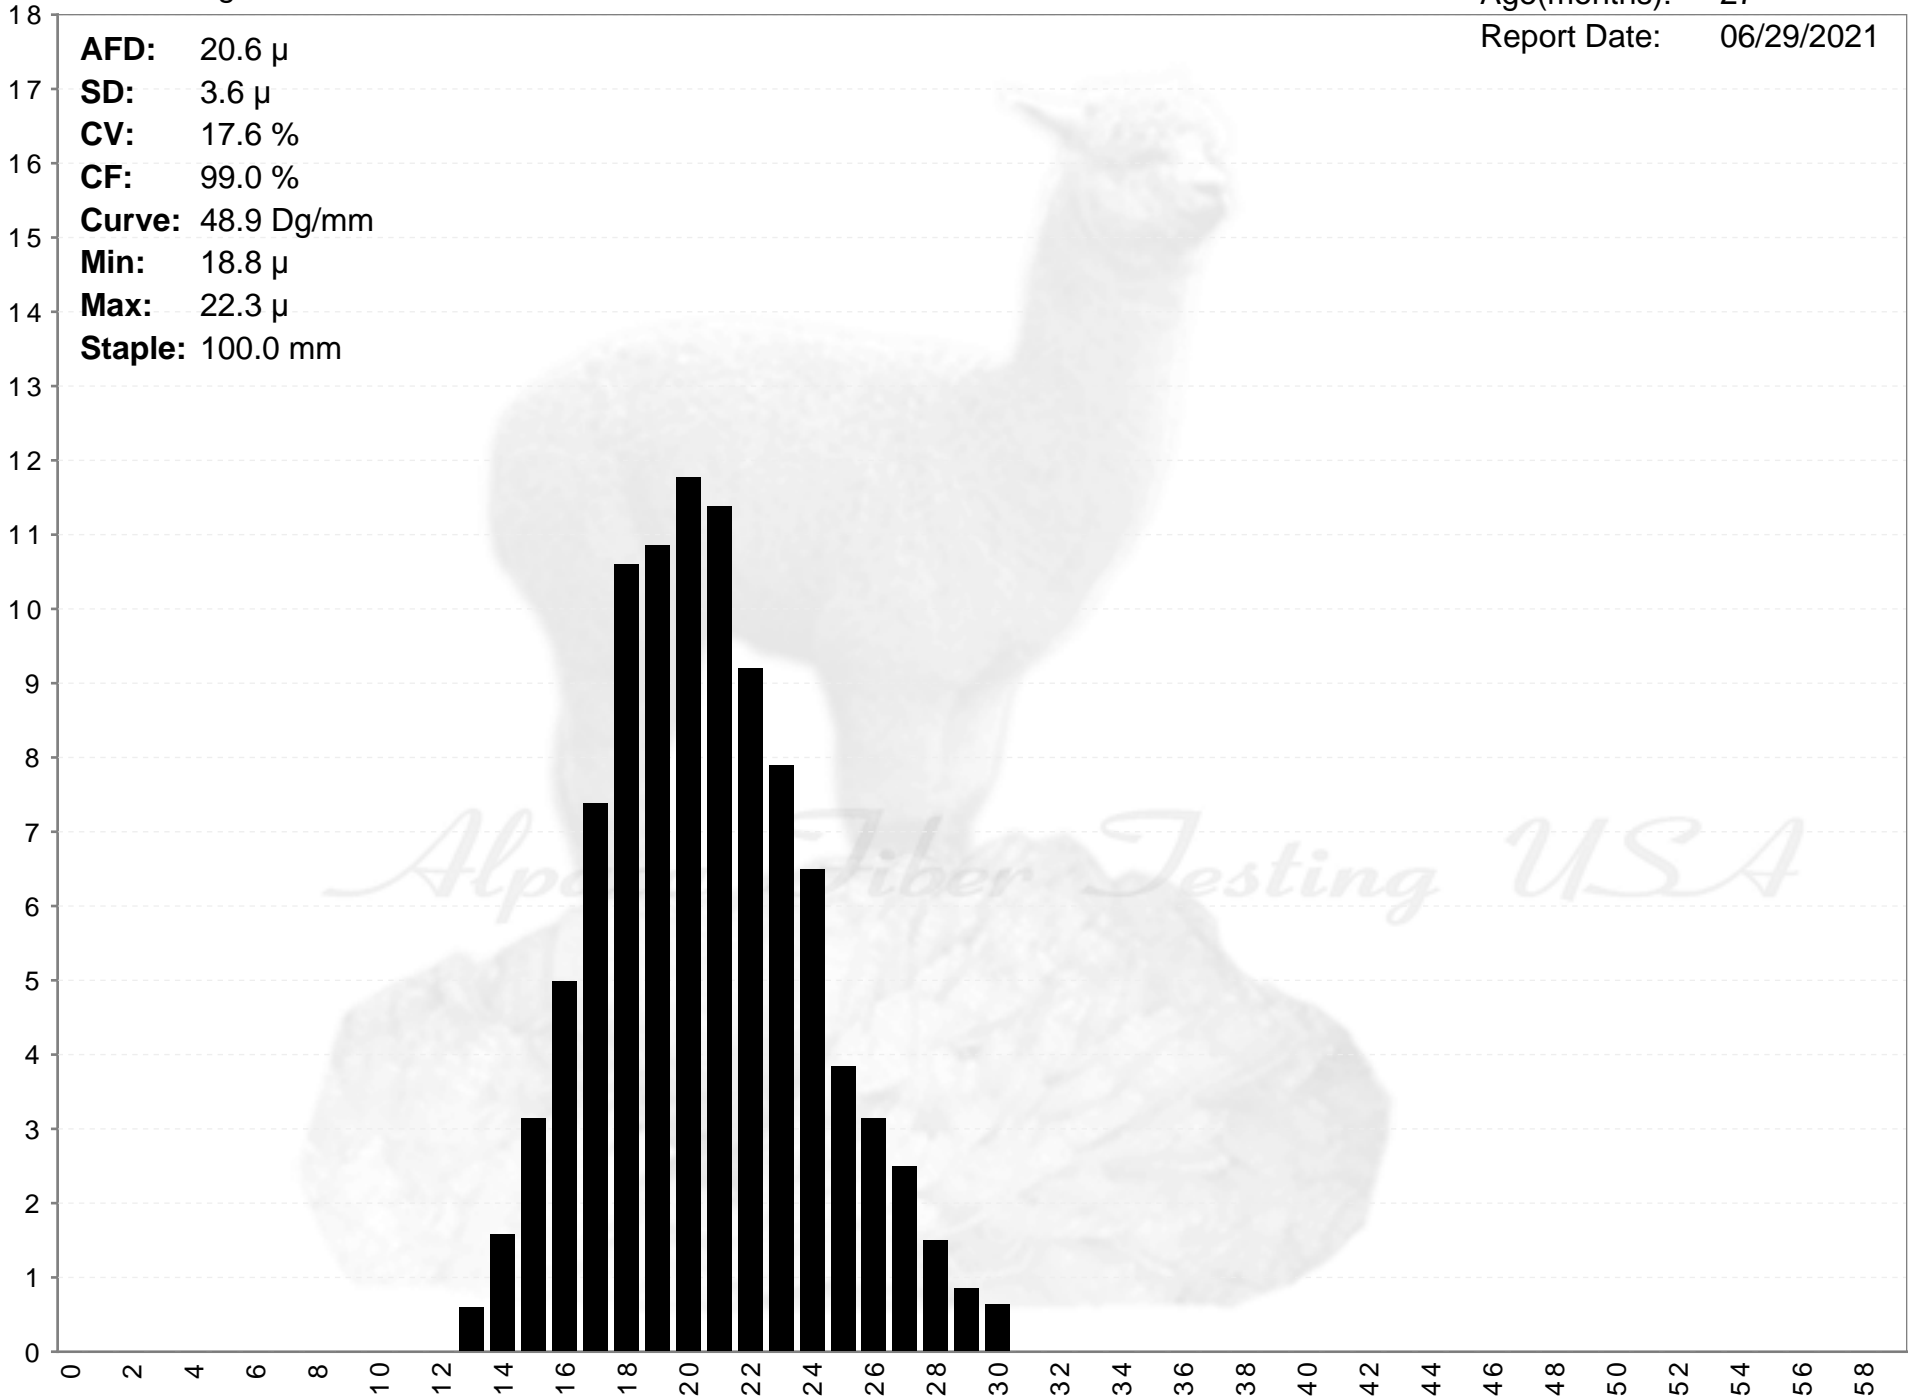

Walnut Ridge Acres

JUBILEE

Age(months): 27
Report Date: 06/29/2021

AFD: 20.6 μ
SD: 3.6 μ
CV: 17.6 %
CF: 99.0 %
Curve: 48.9 Dg/mm
Min: 18.8 μ
Max: 22.3 μ
Staple: 100.0 mm

% of Fibers

Fiber Diameter (microns)

JUBILEE

AFD: 20.6 μ
SD: 3.6 μ
CV: 17.6 %
CF: 99.0 %
Curve: 48.9 Dg/mm
Min: 18.8 μ
Max: 22.3 μ
Staple: 100.0 mm

Alpaca Fiber Testing USA