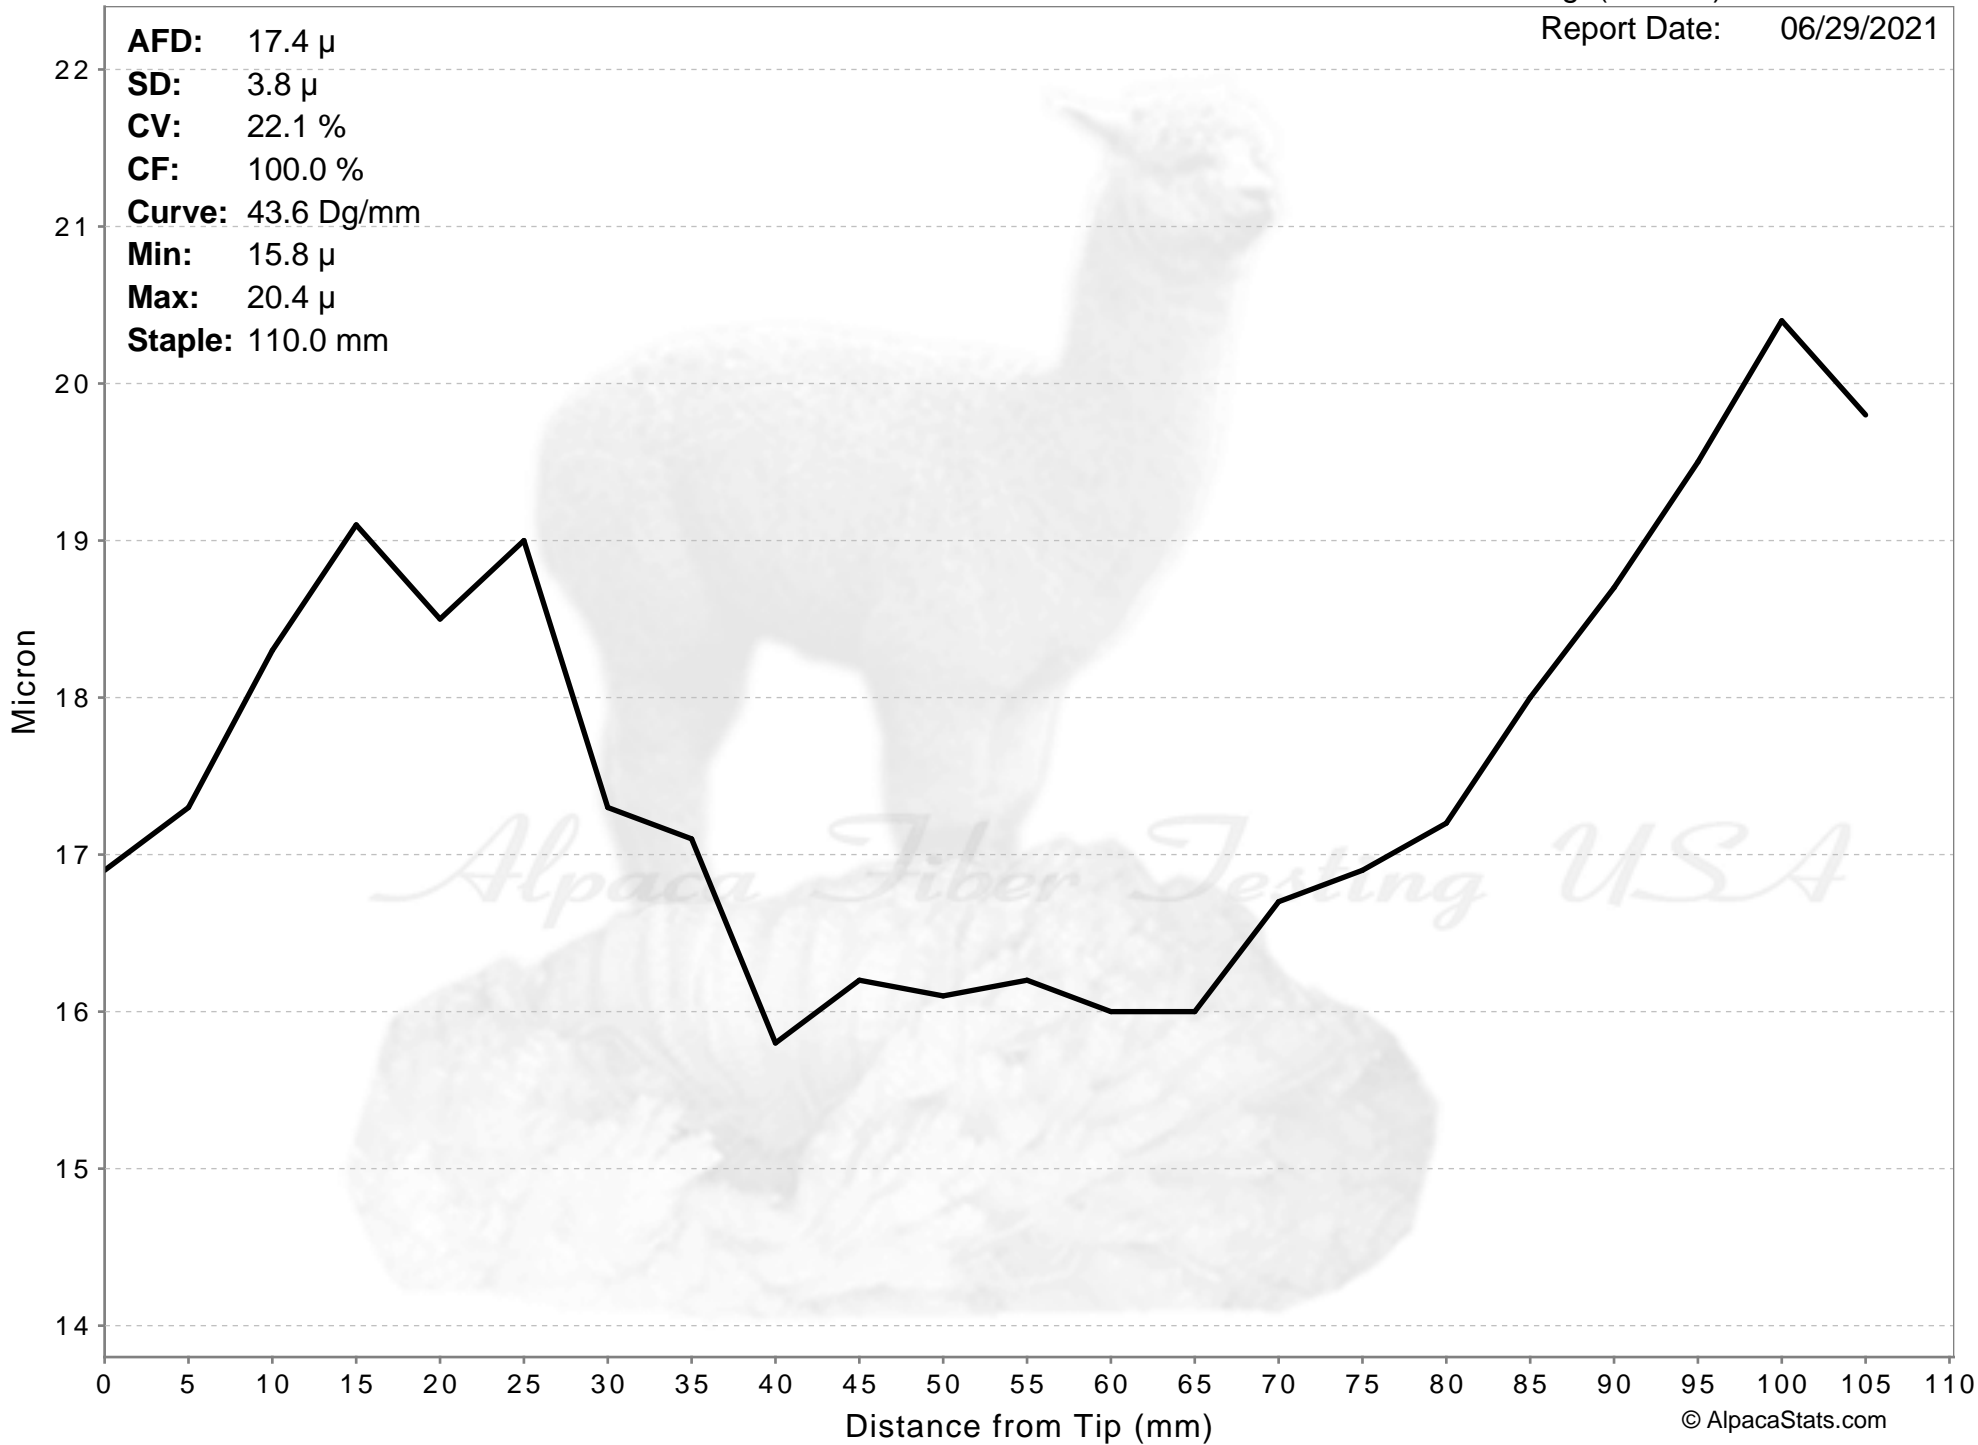

Walnut Ridge Acres

RICKY

Age(months): 31
Report Date: 06/29/2021

AFD: 17.4 μ
SD: 3.8 μ
CV: 22.1 %
CF: 100.0 %
Curve: 43.6 Dg/mm
Min: 15.8 μ
Max: 20.4 μ
Staple: 110.0 mm

AFD: 17.4 μ
SD: 3.8 μ
CV: 22.1 %
CF: 100.0 %
Curve: 43.6 Dg/mm
Min: 15.8 μ
Max: 20.4 μ
Staple: 110.0 mm

Alpaca Fiber Testing USA