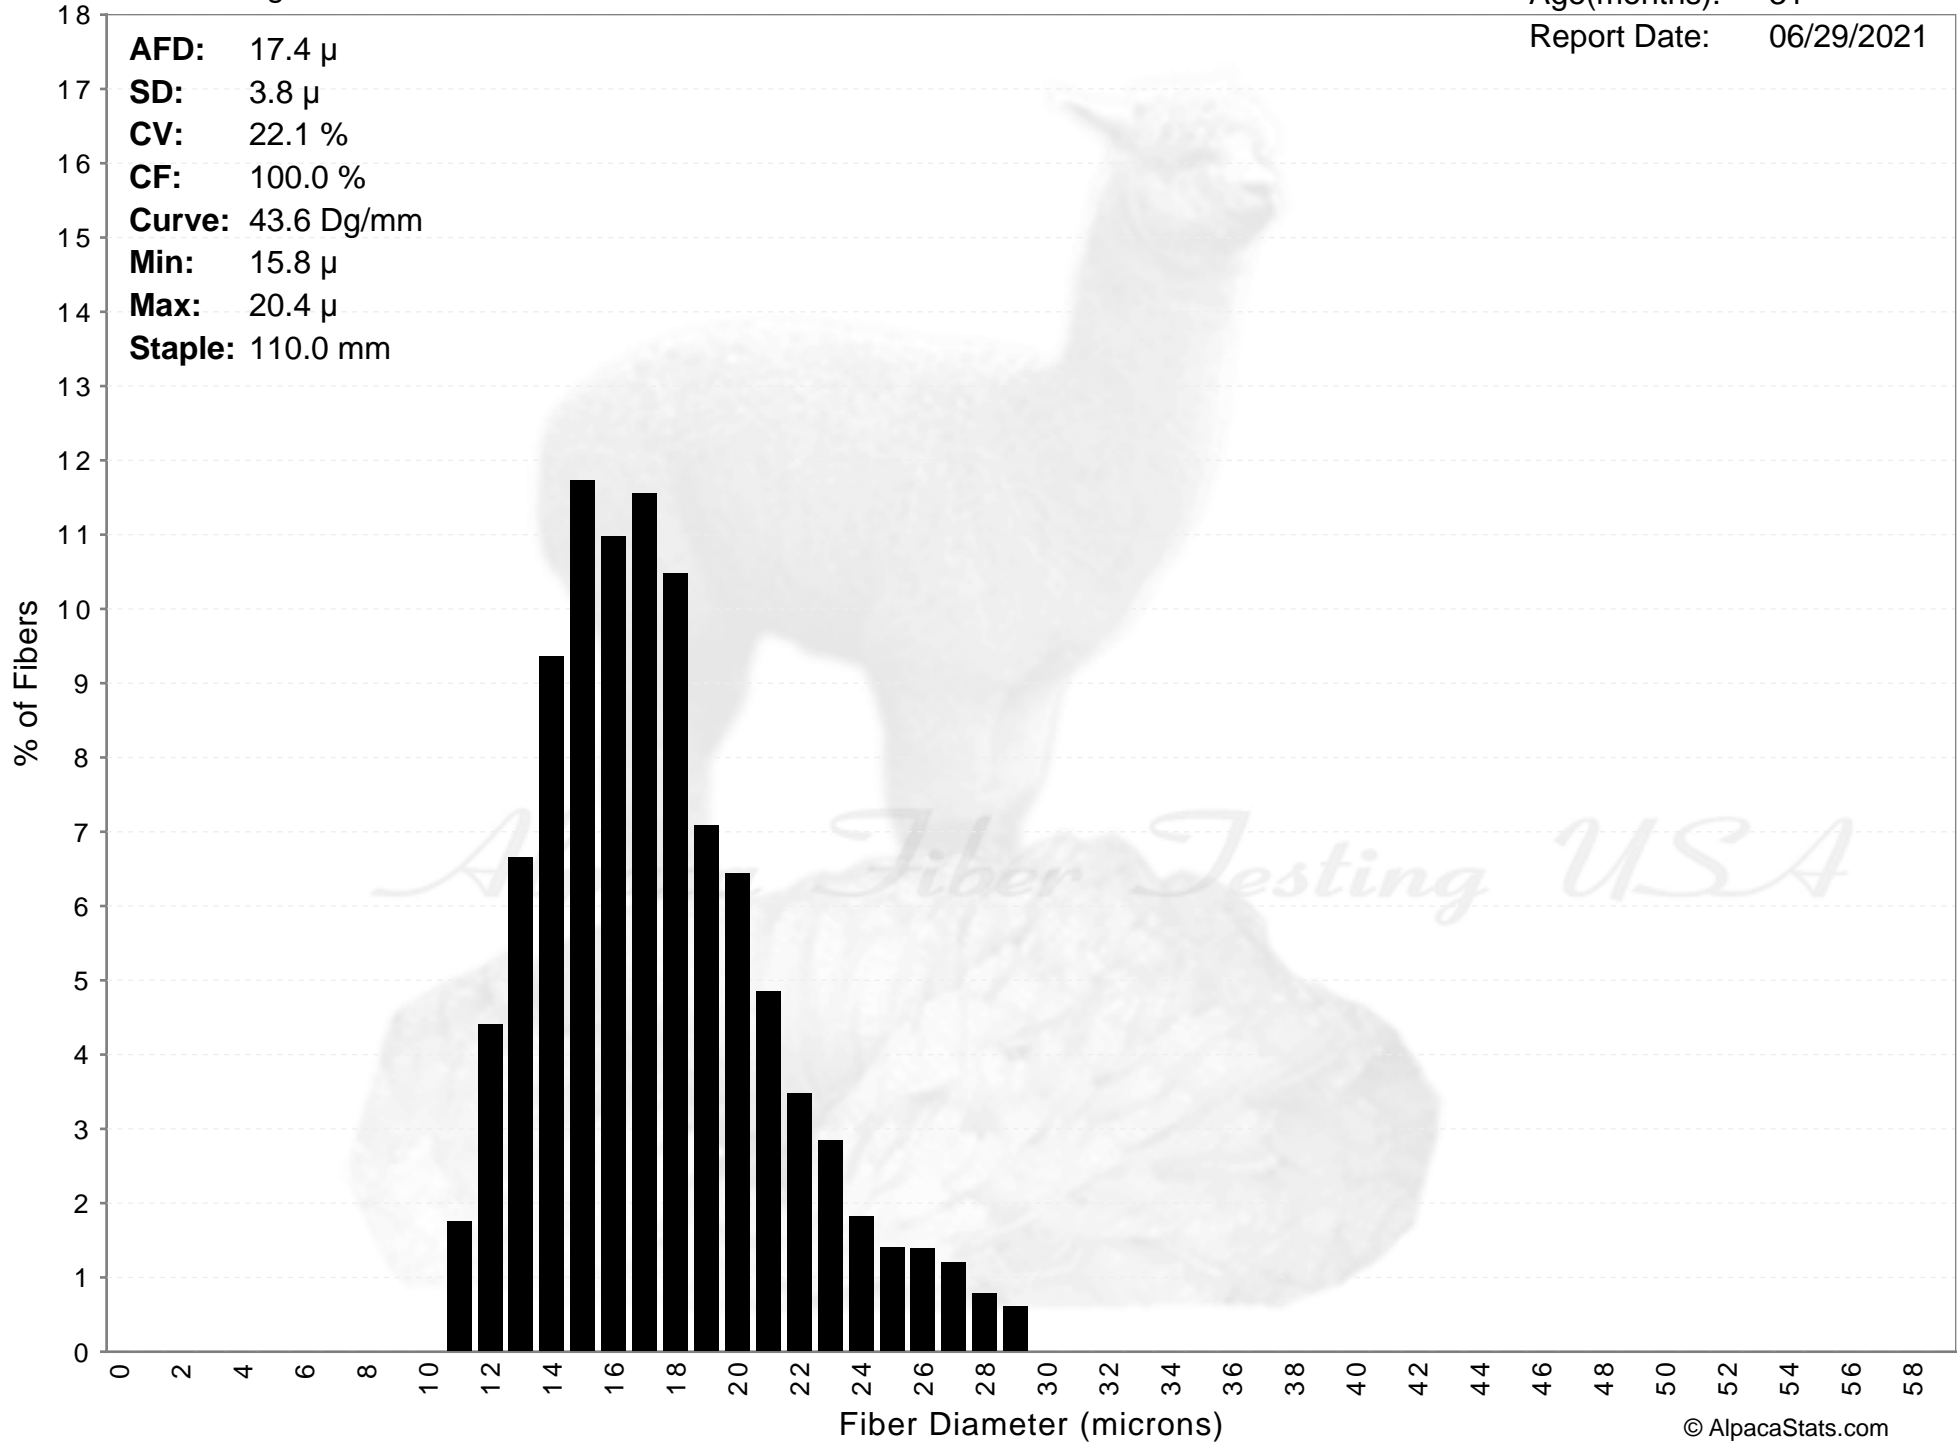

Walnut Ridge Acres

RICKY

Age(months): 31
Report Date: 06/29/2021

AFD: 17.4 μ
SD: 3.8 μ
CV: 22.1 %
CF: 100.0 %
Curve: 43.6 Dg/mm
Min: 15.8 μ
Max: 20.4 μ
Staple: 110.0 mm

AFD: 17.4 μ
SD: 3.8 μ
CV: 22.1 %
CF: 100.0 %
Curve: 43.6 Dg/mm
Min: 15.8 μ
Max: 20.4 μ
Staple: 110.0 mm

Alpaca Fiber Testing USA